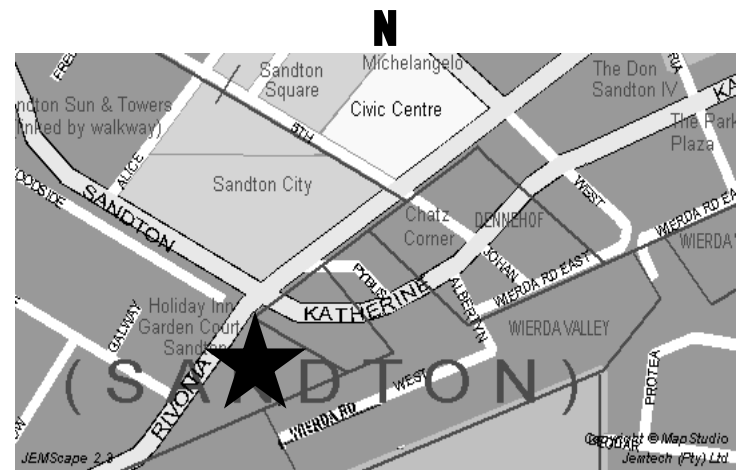

Rather that you are waiting for your child than your child is waiting for you!

The pricing for the bus service is R590 one way and R1180 to and from Sugar Bay.

DIRECTIONS TO 35 WIERDA ROAD WEST (FROM THE M1): Take the Grayston Drive off ramp, turn right (if coming on the M1S) or turn left if coming from (M1N). Carry along Grayston drive get into the left hand lane and follow the road downwards (do not go over the flyover bridge). At the intersection you will yield to your left into Katherine Street. Continue straight passing through three Traffic lights. Approx 5m after the third traffic light turn left into Albertyn Avenue. Follow the road round the bend - it will become Wierda Rd West. Continue straight to the Cul De Sac, and you will see the parking lot for 35 Wierda Road West on your right hand side.

The resort telephone number is 032 485 3097.

BELOW: An extract from a map of Sandton, shown in two different magnifications, with a star * depicting 35 Wierda Road West.

**★ 35 Wierda Road West
Wierda Valley Sandton**