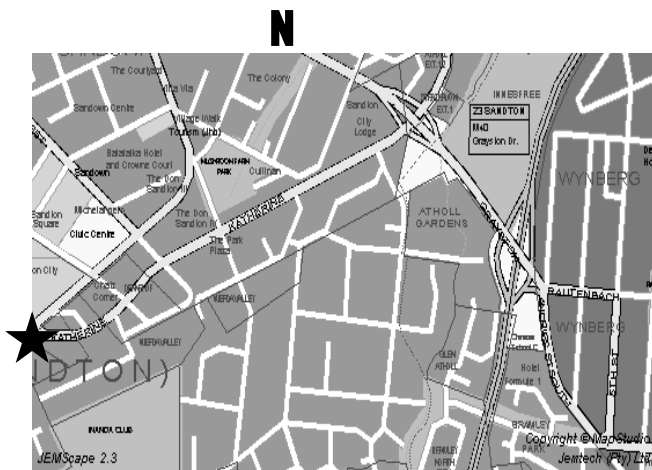

THE RETURN JOURNEY: If your children are returning via the bus, they will arrive between 3 and 4 pm.

WE WILL NOT CONTACT YOU IF IT IS ON SCHEDULE TO ARRIVE BETWEEN THESE TIMES. Should we find out that the bus will be vastly delayed, we will contact you. If you know you are going to be late to meet the bus, please call on 082 525 9503. Please be aware that it is a long journey and there is the potential for delay.

Rather that you are waiting for your child than your child is waiting for you!

The pricing for the bus service is R590 one way and R1180 to and from Sugar Bay.

DIRECTIONS TO 35 WIERDA ROAD WEST (FROM THE M1): Take the Grayston Drive off ramp, turn right (if coming on the M1S) or turn left if coming from (M1N). Carry along Grayston drive get into the left hand lane and follow the road downwards (do not go over the flyover bridge). At the intersection you will yield to your left into Katherine Street. Continue straight passing through three Traffic lights. Approx 5m after the third traffic light turn left into Albertyn Avenue. Follow the road round the bend - it will become Wierda Rd West. Continue straight to the Cul De Sac, and you will see the parking lot for 35 Wierda Road West on your right hand side.

The resort telephone number is 032 485 3097.

BELOW: An extract from a map of Sandton, shown in two different magnifications, with a star * depicting 35 Wierda Road West.

**★ 35 Wierda Road West
Wierda Valley Sandton**